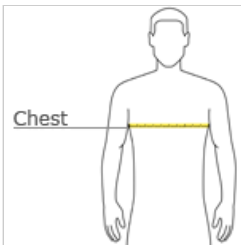

CARE INSTRUCTIONS

Machine Wash Cold. Wash Inside Out. Wash With Like Colors. Do Not Use Softeners. Do Not Use Bleach. Tumble Dry Low. Do Not Iron. Do Not Dry Clean.

front

back

HOW TO MEASURE

CHEST WIDTH
Measure under the arm and around the fullest part of the chest with arms down, keeping tape horizontal.

SIZE CHART

	XS	S	M	L	XL	2XL	3XL	4XL	LT	XLT	2XLT	3XLT	4XLT
Chest	32-35	35-37 1/2	37 1/2-41	41-44	44-48 1/2	48 1/2 -53 1/2	53 1/2 - 58	58-63	41-44	44-48 1/2	48 1/2-53 1/2	53 1/2-58	58-63

COLOR INFORMATION