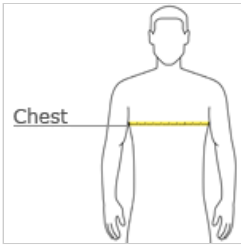

## District® V.I.T.™ Fleece Hoodie DT6100

An ideal canvas for decorators, this soft fleece is everything and more at an unbeatable value.

- 8.3-ounce, 65/35 ring spun cotton/polyester
- 100% ring spun cotton face (Solids, Grey Frost, Light Heather Grey)
- 60/40 ring spun cotton/ polyester (Heathers and Frosts)
- Jersey-lined, two-piece hood
- Dyed-to-match drawcords with aluminum grommets
- Shoulder to shoulder back neck tape
- Side seamed
- 1x1 rib knit cuffs and hem
- Tear-away label

### HOW TO MEASURE

#### CHEST WIDTH

Measure under the arm and around the fullest part of the chest with arms down, keeping tape horizontal.